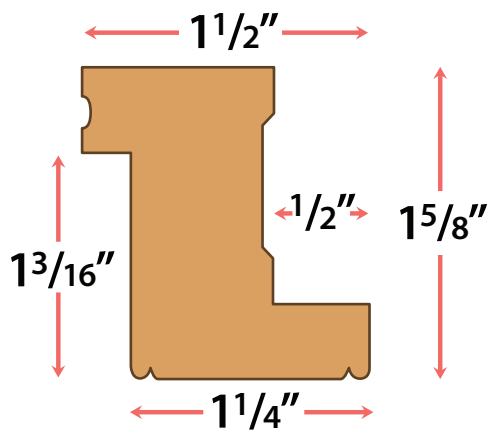

# SHUTTER FRAME TEMPLATES FOR INSIDE MOUNT WINDOWS

Print off this page and cut out the templates. Lay them on your window sill or use poster putty to stick them onto your wall or window surround and measure the width, including the frames.

## Inside Mount L Tight to Window

Frame in 3D

**IMPORTANT** – Make sure you set the 'PAGE SCALING' option to **NONE**. This is an option you can check/uncheck when you print. This ensures that the templates print to scale. If in any doubt, check the sizes against the templates you print off.

## Z Frame small

Frame in 3D

**IMPORTANT** – Make sure you set the 'PAGE SCALING' option to **NONE**. This is an option you can check/uncheck when you print. This ensures that the templates print to scale. If in any doubt, check the sizes against the templates you print off.