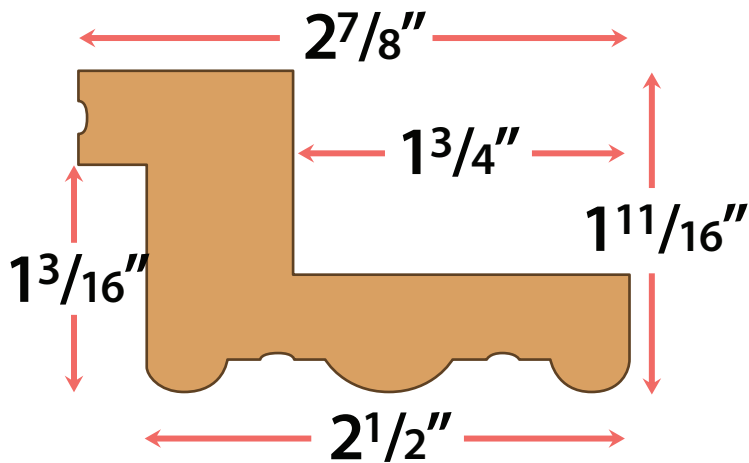

SHUTTER FRAME TEMPLATES FOR INSIDE MOUNT WINDOWS

Print off this page and cut out the templates. Lay them on your window sill or use poster putty to stick them onto your wall or window surround and measure the width, including the frames.

Z Frame medium

Frame in 3D

IMPORTANT – Make sure you set the 'PAGE SCALING' option to **NONE**.

This is an option you can check/uncheck when you print. This ensures that the templates print to scale.

If in any doubt, check the sizes against the templates you print off.