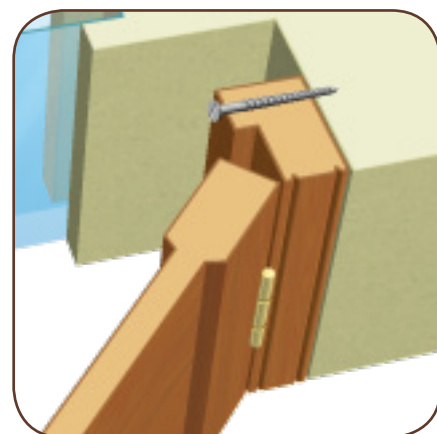

# SHUTTER FRAME TEMPLATES FOR INSIDE MOUNT WINDOWS

Print off this page and cut out the templates. Lay them on your window sill or use poster putty to stick them onto your wall or window surround and measure the width, including the frames.

## Inside Mount L Tight to Window

Frame in 3D

**IMPORTANT** – Make sure you set the 'PAGE SCALING' option to **NONE**. This is an option you can check/uncheck when you print. This ensures that the templates print to scale. If in any doubt, check the sizes against the templates you print off.