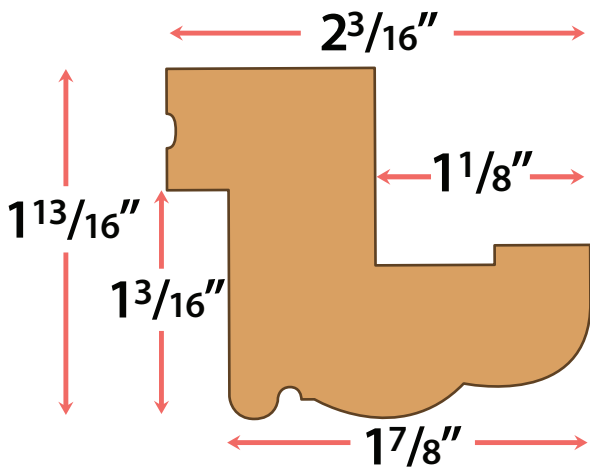

SHUTTER FRAME TEMPLATES FOR INSIDE MOUNT WINDOWS

Print off this page and cut out the templates. Lay them on your window sill or use poster putty to stick them onto your wall or window surround and measure the width, including the frames.

Z Frame Malibu

Frame in 3D

IMPORTANT – Make sure you set the 'PAGE SCALING' option to **NONE**.

This is an option you can check/uncheck when you print. This ensures that the templates print to scale.

If in any doubt, check the sizes against the templates you print off.