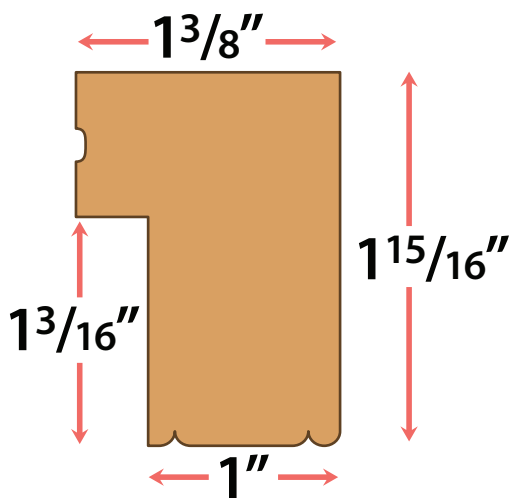

# SHUTTER FRAME TEMPLATES FOR INSIDE MOUNT WINDOWS

Print off this page and cut out the templates. Lay them on your window sill or use poster putty to stick them onto your wall or window surround and measure the width, including the frames.

## Inside Mount L Tight to Window

Frame in 3D

**IMPORTANT** – Make sure you set the 'PAGE SCALING' option to **NONE**. This is an option you can check/uncheck when you print. This ensures that the templates print to scale. If in any doubt, check the sizes against the templates you print off.